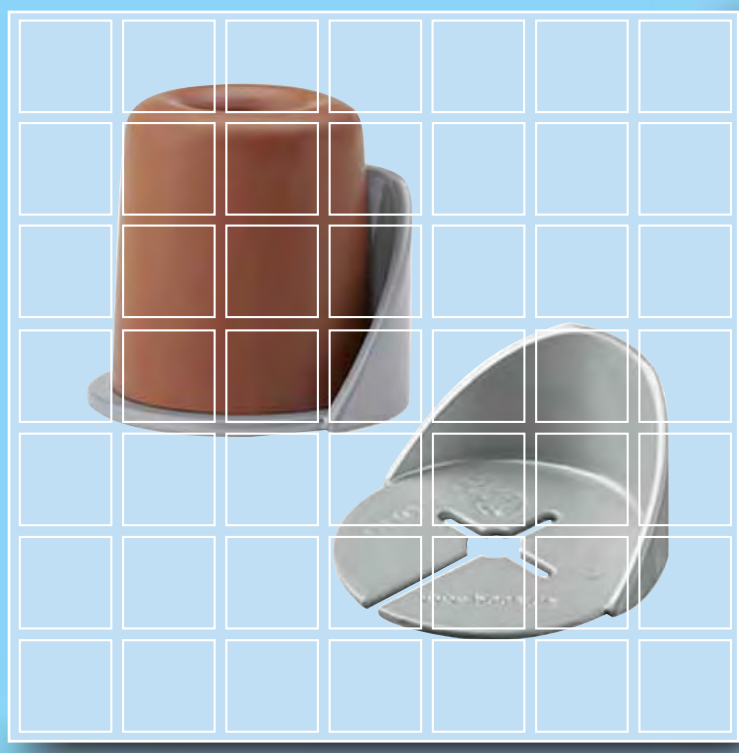

Door Bumpers as well as Accessories

13.01 - 13.03

Door Bumpers

Door Bumpers

Door bumper red

- ▶ made of solid, elastic rubber, inclination 1°
- ▶ shore hardness: SBR 70 ± 5 Shore

Article no.	PU	PU	PU	Colour	Inner-Ø in mm:	Outer-Ø in mm:	Height in mm:	Countersinking in mm:
3351	50			red	5 mm	26 mm	29 mm	5 mm
3355	50			red	6 mm	28 mm	25 mm	14 mm
3395	50			red	7 mm	30 mm	25 mm	5 mm
3372	50			red	6 mm	30 mm	32 mm	20 mm
3399	50			red	7 mm	30 mm	34 mm	5 mm
3359	50			red	6 mm	40 mm	25 mm	15 mm
3391	50			red	7 mm	40 mm	25 mm	8 mm
3363	50			red	6 mm	40 mm	31 mm	21 mm
3403	50			red	7 mm	40 mm	35 mm	8 mm
3367	50			red	6 mm	40 mm	46 mm	31 mm
3407	50			red	7 mm	40 mm	50 mm	8 mm

Door bumper black

- ▶ made of solid, elastic rubber, inclination 1°
- ▶ shore hardness: SBR 70 ± 5 Shore

Article no.	PU	PU	PU	Colour	Inner-Ø in mm:	Outer-Ø in mm:	Height in mm:	Countersinking in mm:
3350	50			black	5 mm	26 mm	29 mm	5 mm
3354	50			black	6 mm	28 mm	25 mm	14 mm
3394	50			black	7 mm	30 mm	25 mm	5 mm
3371	50			black	6 mm	30 mm	32 mm	20 mm
3398	50			black	7 mm	30 mm	34 mm	5 mm
3358	50			black	6 mm	40 mm	25 mm	15 mm
3390	50			black	7 mm	40 mm	25 mm	8 mm
3362	50			black	6 mm	40 mm	31 mm	21 mm
3402	50			black	7 mm	40 mm	35 mm	8 mm
3366	25			black	6 mm	40 mm	46 mm	31 mm
3406	25			black	7 mm	40 mm	50 mm	8 mm

Door bumper grey

- ▶ made of solid, elastic rubber, inclination 1°
- ▶ shore hardness: SBR 70 ± 5 Shore

Article no.	PU	PU	PU	Colour	Inner-Ø in mm:	Outer-Ø in mm:	Height in mm:	Countersinking in mm:
3352	50			grey	5 mm	26 mm	29 mm	5 mm
3356	50			grey	6 mm	28 mm	25 mm	14 mm
3396	50			grey	7 mm	30 mm	25 mm	5 mm
3373	50			grey	6 mm	30 mm	32 mm	20 mm
3400	50			grey	7 mm	30 mm	34 mm	5 mm
3360	50			grey	6 mm	40 mm	25 mm	15 mm
3392	50			grey	7 mm	40 mm	25 mm	8 mm
3364	50			grey	6 mm	40 mm	31 mm	21 mm
3404	50			grey	7 mm	40 mm	35 mm	8 mm
3368	25			grey	6 mm	40 mm	46 mm	31 mm
3408	25			grey	7 mm	40 mm	50 mm	8 mm