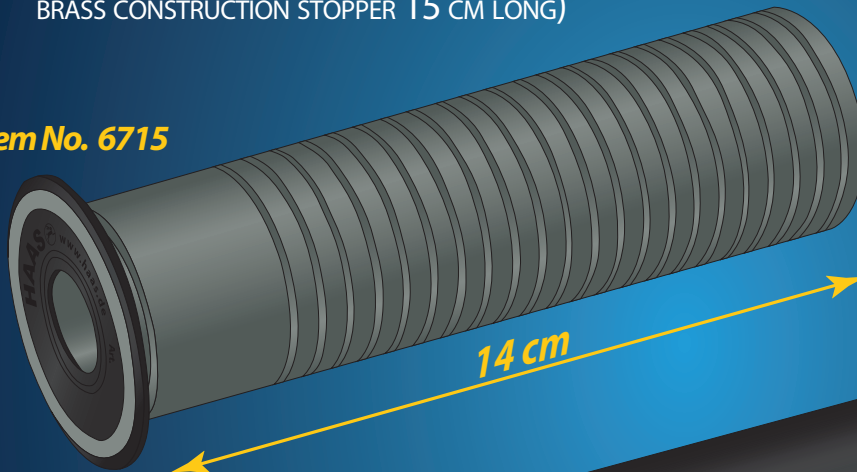

Technology that simply connects.

HAAS[®]
Nürnberg

Since over 70 years quality & innovation for the plumbing trade.

OHA-DICHTFIX 1/2" & BRASS CONSTRUCTION PLUG

LONGVERSION - ACC. TO DIN 18534

THE ADVANTAGES AT A GLANCE:

- 2-COMPONENT SOLUTION (HARD / SOFT)
- VERY EASY TO INSTALL
- SUITABLE FOR ALMOST ALL COMMERCIAL 1/2" CONSTRUCTION PLUG AND 1/2" WALL PLATES
- EXTRA LONG VERSION (SEALING FIX 14 CM AND BRASS CONSTRUCTION STOPPER 15 CM LONG)

EXTRA LONG

Item No. 6715

14 cm

Item No. 3431

15 cm

Productvideo

OHA Dichtfix 1/2" & Construction Plug

Item-No.	Color:	Description:
6715	grey	Dichtfix grey, 14 cm long
3431	black	Brass Construction plugs black, 15 cm long

OHA Dichtfix Set 1/2" - Long Version

Item-No.	Color:	Description:
6720	grey/black	OHA Dichtfix Set 1/2" content: 2 Pcs. # 6715 Dichtfix grey, 14 cm long and 2 Pcs. # 3430 Construction plugs black, 15 cm long