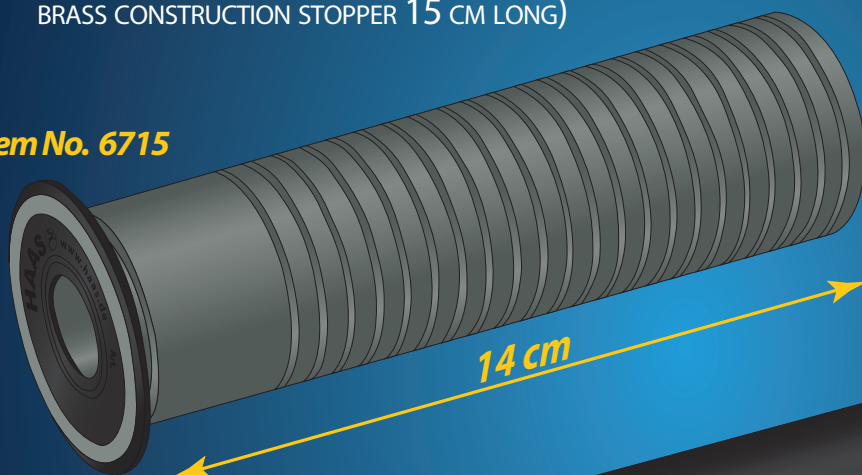

Technology that simply connects.

HAAS[®]
Nürnberg

Since over 75 years quality & innovation for the plumbing trade.

OHA-DICHTFIX 1/2" & BRASS CONSTRUCTION PLUG

LONGVERSION - ACC. TO DIN 18534

THE ADVANTAGES AT A GLANCE:

- 2-COMPONENT SOLUTION (HARD / SOFT)
- VERY EASY TO INSTALL
- SUITABLE FOR ALMOST ALL COMMERCIAL 1/2" CONSTRUCTION PLUG AND 1/2" WALL PLATES
- EXTRA LONG VERSION (SEALING FIX 14 CM AND BRASS CONSTRUCTION STOPPER 15 CM LONG)

EXTRA LONG

Item No. 6715

Item No. 3431

Productvideo

OHA Dichtfix 1/2" & Construction Plug

Item-No.	Color:	Description:
6715	grey	Dichtfix grey, 14 cm long
3431	black	Brass Construction plugs black, 15 cm long

OHA Dichtfix Set 1/2" - Long Version

Item-No.	Color:	Description:
6720	grey/black	OHA Dichtfix Set 1/2" content: 2 Pcs. # 6715 Dichtfix grey, 14 cm long and 2 Pcs. # 3430 Construction plugs black, 15 cm long