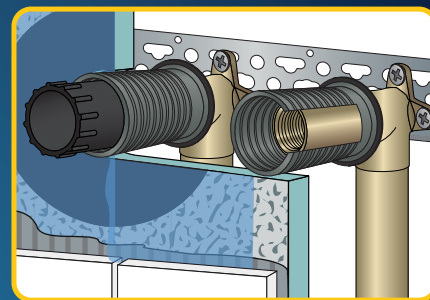

Technology that simply connects.

HAAS[®]
Nürnberg

Since over 75 years quality & innovation for the plumbing trade.

OHA-DICHTFIX 1/2" & BRASS CONSTRUCTION PLUG

LONGVERSION - ACC. TO DIN 18534

THE ADVANTAGES AT A GLANCE:

- 2-COMPONENT SOLUTION (HARD / SOFT)
- VERY EASY TO INSTALL
- SUITABLE FOR ALMOST ALL COMMERCIAL 1/2" CONSTRUCTION PLUG AND 1/2" WALL PLATES
- EXTRA LONG VERSION (SEALING FIX 14 CM AND BRASS CONSTRUCTION STOPPER 15 CM LONG)