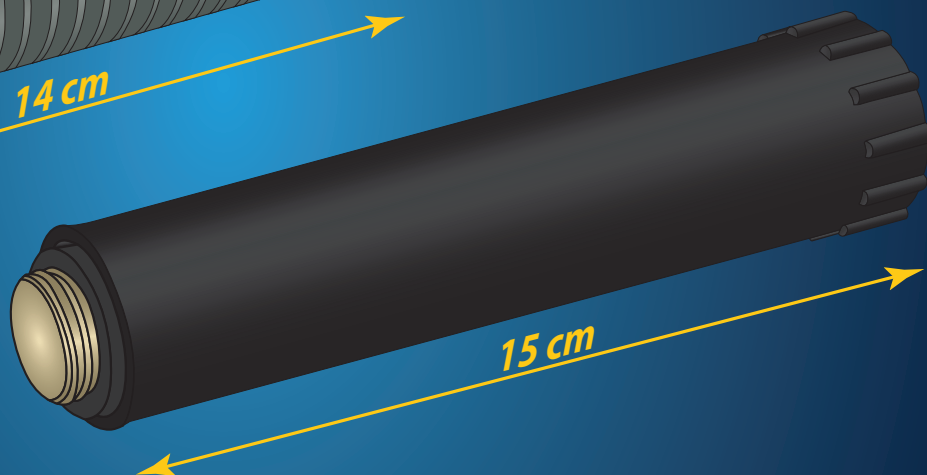

- 2-COMPONENT SOLUTION (HARD / SOFT)
- VERY EASY TO INSTALL
- SUITABLE FOR ALMOST ALL COMMERCIAL 1/2" CONSTRUCTION PLUG AND 1/2" WALL PLATES
- EXTRA LONG VERSION (SEALING FIX 14 CM AND BRASS CONSTRUCTION STOPPER 15 CM LONG)

EXTRA LONG

Item No. 6715

Item No. 3431

Productvideo

OHA Dichtfix 1/2" & Construction Plug

Item-No.	Color:	Description:
6715	grey	Dichtfix grey, 14 cm long
3431	black	Brass Construction plugs black, 15 cm long