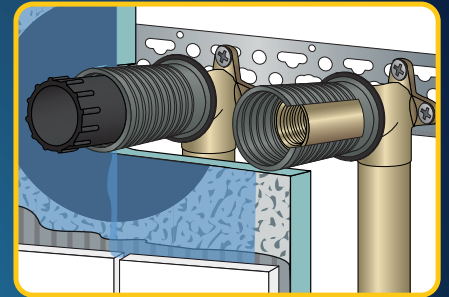

Technology that simply connects.

HAAS[®]
Nürnberg

Since over 70 years quality & innovation for the plumbing trade.

OHA-DICHTFIX 1/2" & BRASS CONSTRUCTION PLUG

LONGVERSION - ACC. TO DIN 18534

THE ADVANTAGES AT A GLANCE:

- 2-COMPONENT SOLUTION (HARD / SOFT)
- VERY EASY TO INSTALL
- SUITABLE FOR ALMOST ALL COMMERCIAL 1/2" CONSTRUCTION PLUG AND 1/2" WALL PLATES
- EXTRA LONG VERSION (SEALING FIX 14 CM AND BRASS CONSTRUCTION STOPPER 15 CM LONG)