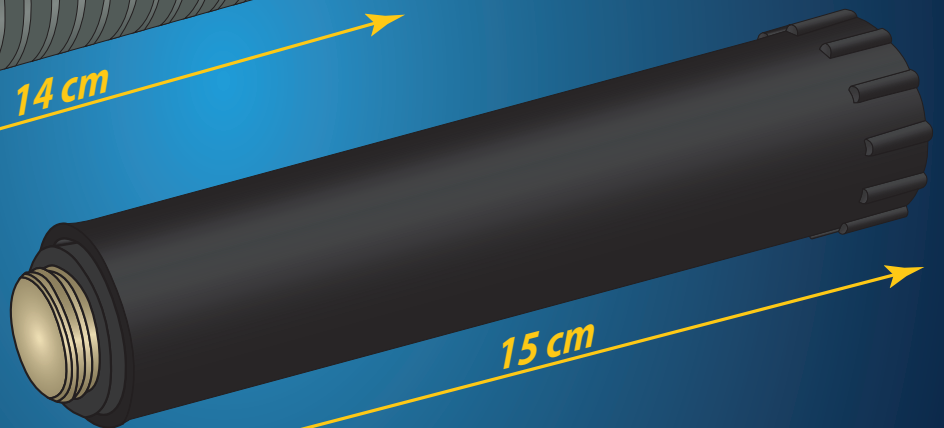

- 2-COMPONENT SOLUTION (HARD / SOFT)
- VERY EASY TO INSTALL
- SUITABLE FOR ALMOST ALL COMMERCIAL 1/2" CONSTRUCTION PLUG AND 1/2" WALL PLATES
- EXTRA LONG VERSION (SEALING FIX 14 CM AND BRASS CONSTRUCTION STOPPER 15 CM LONG)

EXTRA LONG

Item No. 6715

14 cm

Item No. 3431

15 cm

Productvideo

OHA Dichtfix 1/2" & Construction Plug

Item-No.	Color:	Description:
6715	grey	Dichtfix grey, 14 cm long
3431	black	Brass Construction plugs black, 15 cm long