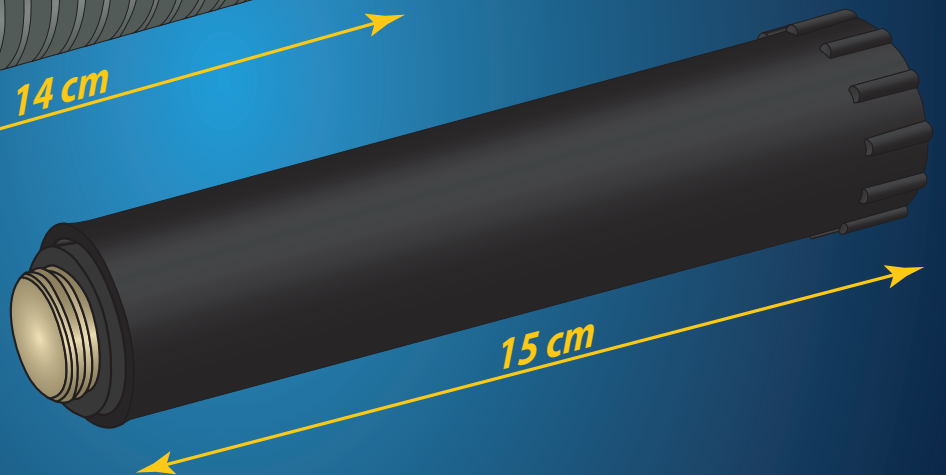

Item No. 3431