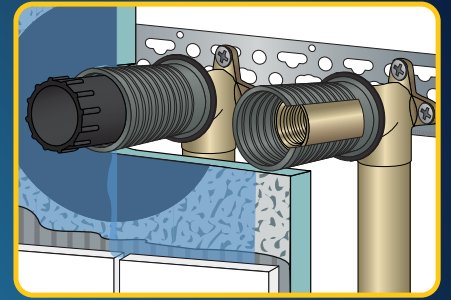

# OHA-DICHTFIX 1/2" & BRASS CONSTRUCTION PLUG

LONGVERSION - ACC. TO DIN 18534

## THE ADVANTAGES AT A GLANCE:

- 2-COMPONENT SOLUTION (HARD / SOFT)
- VERY EASY TO INSTALL
- SUITABLE FOR ALMOST ALL COMMERCIAL 1/2" CONSTRUCTION PLUG AND 1/2" WALL PLATES
- EXTRA LONG VERSION (SEALING FIX 14 CM AND BRASS CONSTRUCTION STOPPER 15 CM LONG)