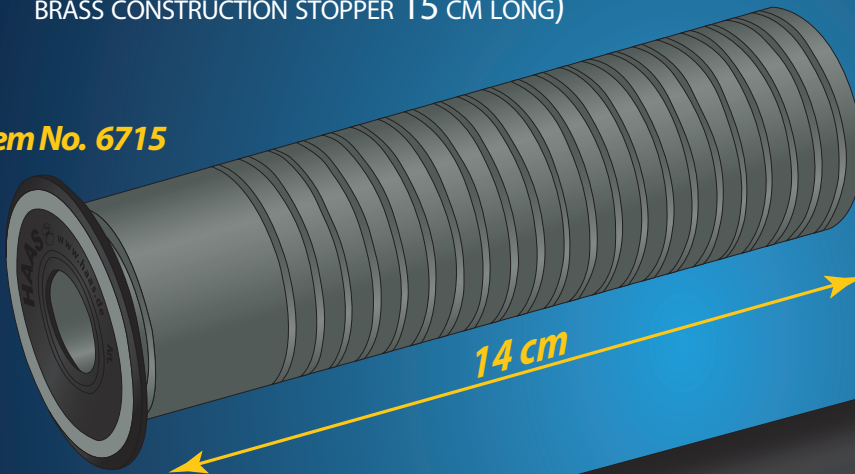

EXTRA LONG

Item No. 6715