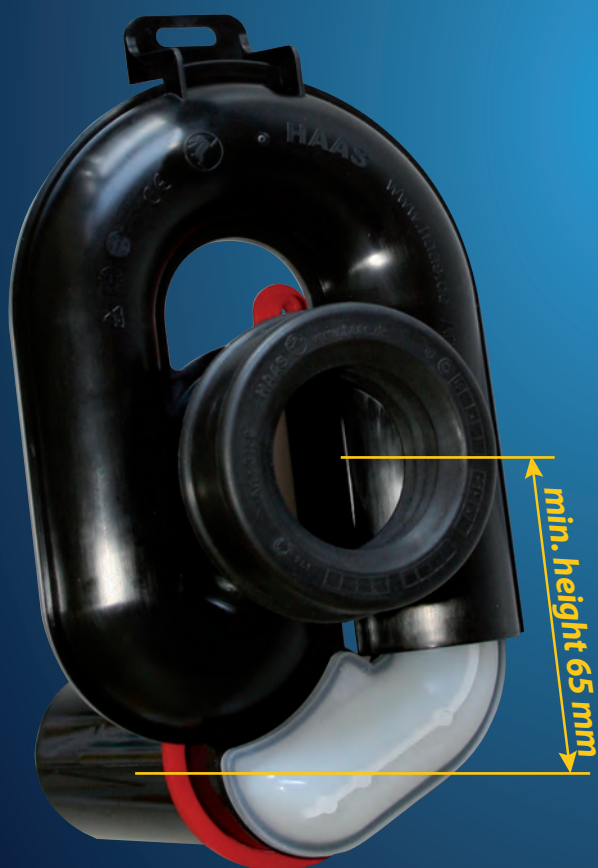

Technology that simply connects.

HAAS®
Nürnberg

Since over 70 years quality & innovation for the plumbing trade.

URINAL SUCTION SIPHON DN 50

ADJUSTABLE BY 65 MM, HORIZONTAL DEPARTURE

The height-adjustable urinal siphon compensates for **construction-related height differences** between the urinal siphon and the drain by max. 65 mm off.

Advantages:

- height adjustable by 65mm, departure horizontal
- Inlet suitable for ceramic connections Ø 50 mm, for HT DN 50 sleeve.
- max. Flow rate 0.6 l/s or 36 l/min.
- according to DIN 1380: 2001-05 and DIN 19541: 2004-12

Item No. 6000

NEW
in
Range

QUALITY PRODUCTS MADE BY **HAAS** - Innovative! **Permanently!** For sure!

Gießener Str. 5 • 90427 Nürnberg • Phone +49 911 9366-0 • www.haas.de • info@haas.de