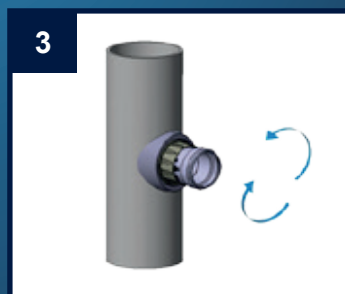

3. Tighten the nut - done !!!