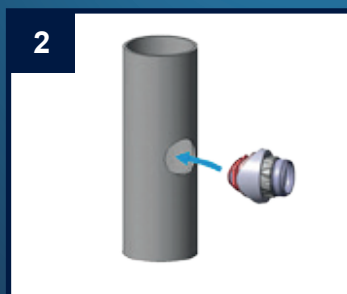

2. Insert the OHA-Easy-Fix