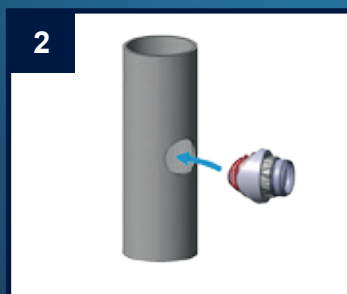

2. Insert the OHA-Easy-Fix