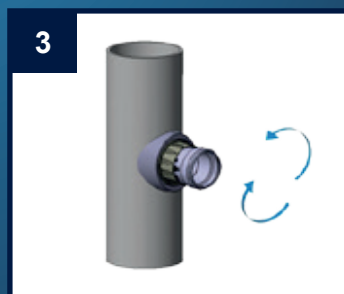

3. Tighten the nut - done !!!