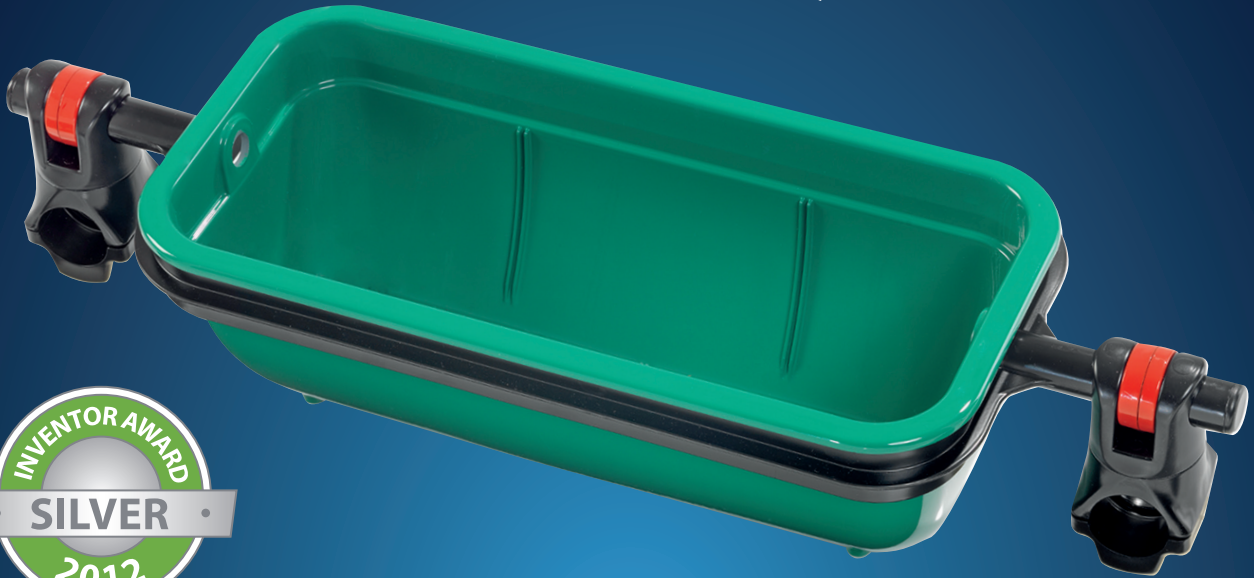

Technology that simply connects.

HAAS[®]
Nürnberg

Since over 75 years quality & innovation for the plumbing trade.

SCHUBOXX

UNIQUE GARDEN TOOL

Item No. 2400

Schuboxx "The Garden Tool"

Dimensions:

650 x 210 x 150 mm

- suitable for every wheelbarrow
 - swiveling
- always stays horizontal
- Garden tools safely stowed

Our assortment
you will find
in our catalog

QUALITY PRODUCTS MADE BY HAAS - Innovative! Permanently! For sure!